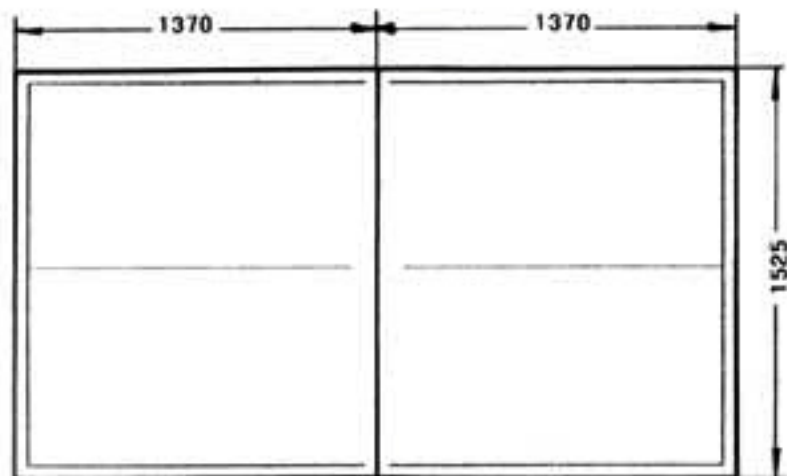

Abmessungen/Dimensions 3000 SC

JOOLA®
for the *Champion* in you!

Plattenstärke 22mm,
Rahmen 50x20x1,0mm