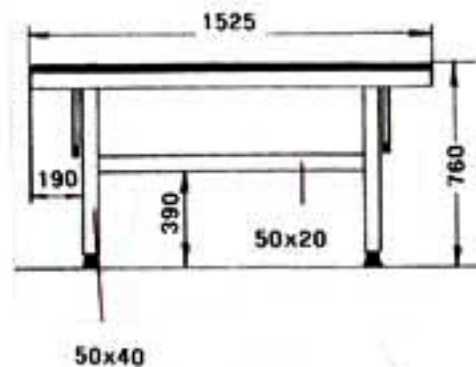

Abmessungen/Dimensions 3000 SC

JOOLA®
for the *Champion* in you!

Plattenstärke 22mm,
Rahmen 50x20x1,0mm