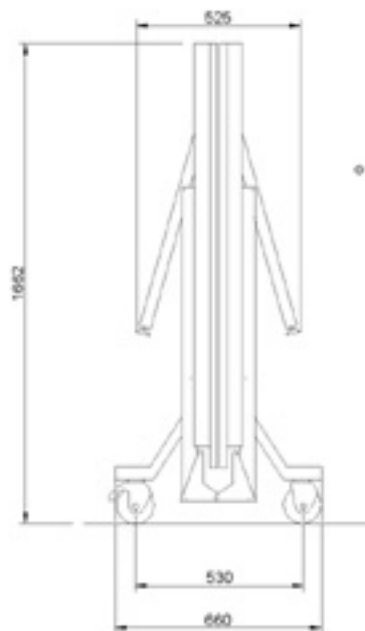

Abmessungen/Dimensions 3000 SC

JOOLA®
for the *Champion* in you!

Plattenstärke 22mm,
Rahmen 50x20x1,0mm