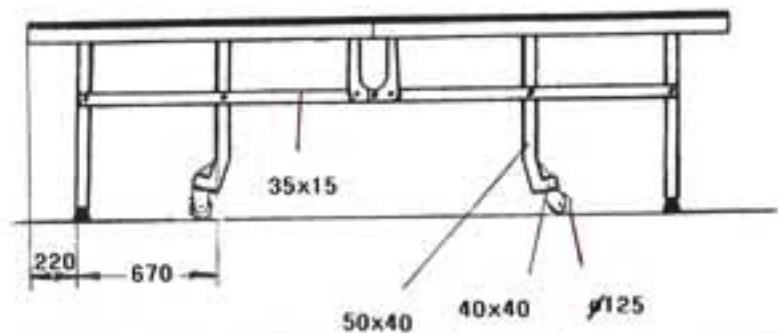

Abmessungen/Dimensions 3000 SC

JOOLA®
for the *Champion* in you!

Plattenstärke 22mm,
Rahmen 50x20x1,0mm